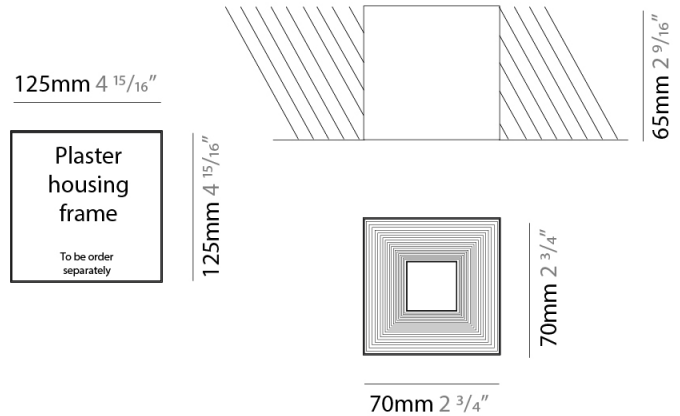

DARMA RECESSED

D46000-WHI

base number

1. To build a product code in our configurator select the specify button on the base model # product page
2. To build a manual product code on this datasheet choose from the options listed below in blue font and add the suffix to the base model #

GENERAL

Series: Darma
Brand: Icone
Division: Design
Mounting Type: Recessed
Mounting Location: Ceiling
Subcategory: Downlight

PHYSICAL

Shape: Square
Length (mm): 70
Length (in): 2 3/4
Width (mm): 70
Width (in): 2 3/4
Height (mm): 65
Height (in): 2 9/16
Light Distribution: Direct
Weight (kg): 0.99
Weight (lbs): 2.199
Fixture Finish: WHI
Fixture Material: Metal

ELECTRICAL

Lamp Type: LED
Total Output Wattage (W): 8.5
Dimming: Electronic Low Voltage Dimming
Driver Included: No
Input Voltage (V): 120

LED

Color Temperature (°K): 3000
Nominal Lumen (lm): 700
CRI: >90 CRI
Lamp Life (hrs): 50000

OPTICAL

RATINGS AND CERTIFICATIONS

Certified By: Certified for North American Standards
IP rating: IP20

PROJECT
TYPE
SPECIFIER
QUANTITY
DATE