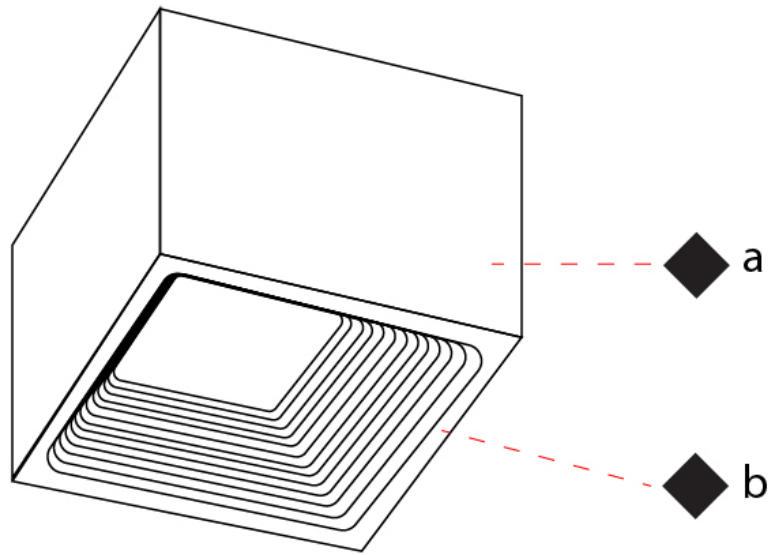

DARMA SURFACE

D42008-

PROJECT _____

TYPE _____

SPECIFIER _____

QUANTITY _____

DATE _____