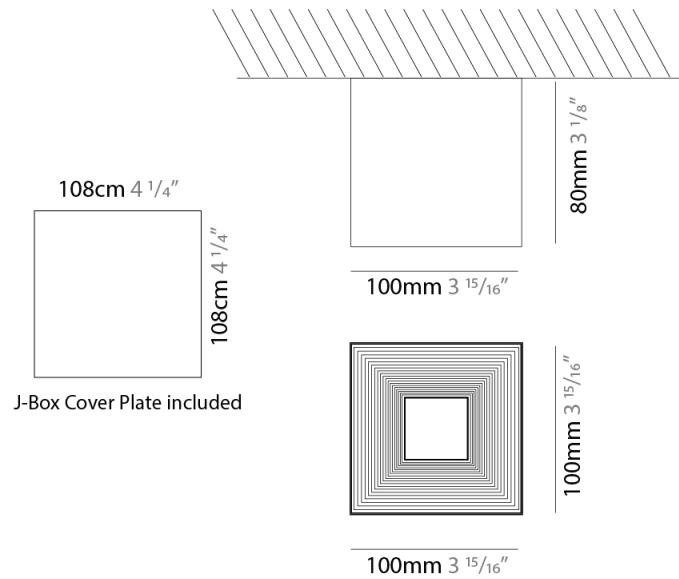

DARMA SURFACE

D42008-

base number   Finish
Options

PROJECT
TYPE
SPECIFIER
QUANTITY
DATE

1. To build a product code in our configurator select the specify button on the base model # product page
2. To build a manual product code on this datasheet choose from the options listed below in blue font and add the suffix to the base model #

GENERAL

Series: Darma
Brand: Icone
Division: Design
Mounting Type: Surface
Mounting Location: Ceiling
Subcategory: Downlight

PHYSICAL

Shape: Square
Length (mm): 100
Length (in): 3 ¹⁵/₁₆
Width (mm): 100
Width (in): 3 ¹⁵/₁₆
Height (mm): 80
Height (in): 3 ¹/₈
Light Distribution: Direct
Fixture Finish: WHI / TWH / BWH
Fixture Material: Aluminum

ELECTRICAL

Lamp Type: LED
Input Wattage (W): 17
Dimming: Electronic Low Voltage Dimming
Input Voltage (V): 120Vac Direct Line

LED

Color Temperature (°K): 3000
Nominal Lumen (lm): 1350
CRI: >90 CRI
Lamp Life (hrs): 50000

OPTICAL

RATINGS AND CERTIFICATIONS

Certified By: Certified for North American Standards
IP rating: IP20