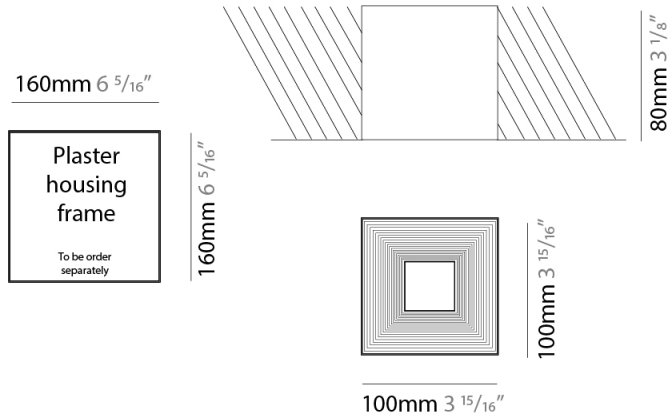

DARMA RECESSED

D46001-WHI

base number

PROJECT
TYPE
SPECIFIER
QUANTITY
DATE

1. To build a product code in our configurator select the specify button on the base model # product page
2. To build a manual product code on this datasheet choose from the options listed below in blue font and add the suffix to the base model #

GENERAL

Series: Darma
Brand: Icone
Division: Design
Mounting Type: Recessed
Mounting Location: Ceiling
Subcategory: Downlight

PHYSICAL

Shape: Square
Length (mm): 100
Length (in): 3 15/16
Width (mm): 100
Width (in): 3 15/16
Height (mm): 80
Height (in): 3 1/8
Light Distribution: Direct
Weight (kg): 1.45
Weight (lbs): 3.199
Fixture Finish: WHI
Fixture Material: Metal

ELECTRICAL

Lamp Type: LED
Total Output Wattage (W): 17
Dimming: Electronic Low Voltage Dimming
Input Voltage (V): 120Vac Direct Line

LED

Color Temperature (°K): 3000
Nominal Lumen (lm): 1350
CRI: >90 CRI
Lamp Life (hrs): 50000

OPTICAL

RATINGS AND CERTIFICATIONS

Certified By: Certified for North American Standards
IP rating: IP20