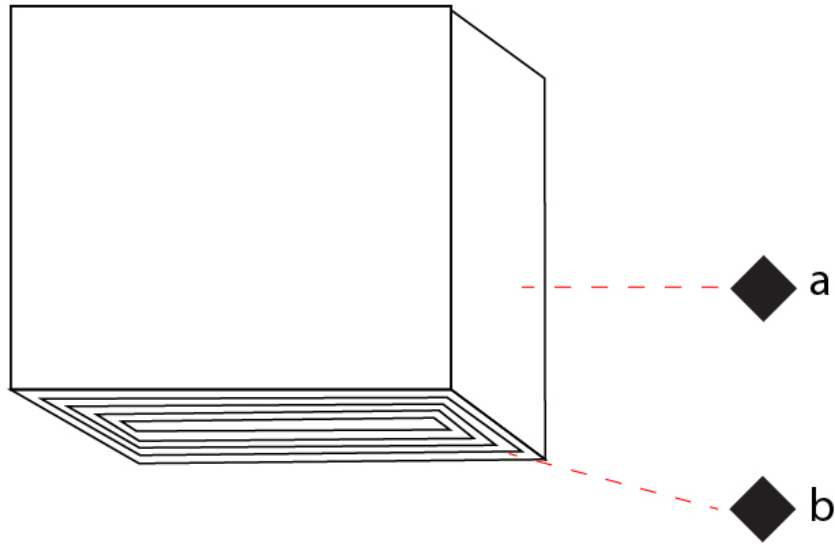

D42007-

PROJECT	_____
TYPE	_____
SPECIFIER	_____
QUANTITY	_____
DATE	_____