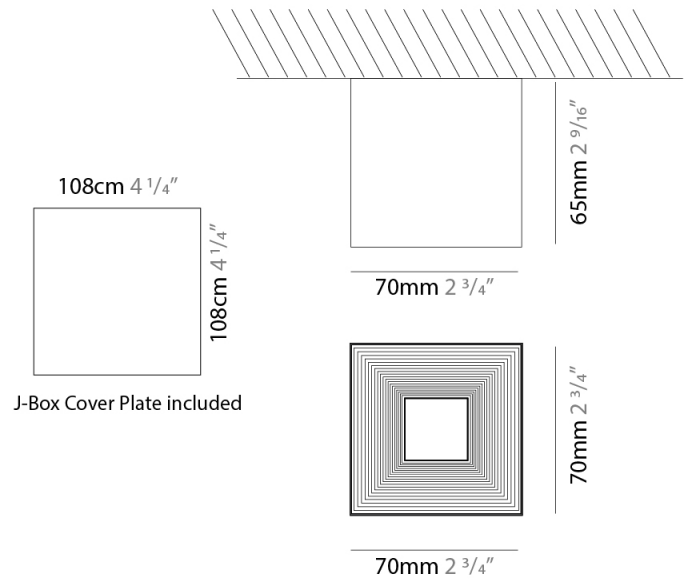

PROJECT
TYPE
SPECIFIER
QUANTITY
DATE

DARMA SURFACE

D42007-

base number   Finish
Options

1. To build a product code in our configurator select the specify button on the base model # product page
2. To build a manual product code on this datasheet choose from the options listed below in blue font and add the suffix to the base model #

GENERAL

Series: Darma
Brand: Icone
Division: Design
Mounting Type: Surface
Mounting Location: Ceiling
Subcategory: Downlight

PHYSICAL

Shape: Square
Length (mm): 70
Length (in): 2 3/4
Width (mm): 70
Width (in): 2 3/4
Height (mm): 65
Height (in): 2 9/16
Light Distribution: Direct
Fixture Finish: WHI / TWH / BWH
Fixture Material: Aluminum

ELECTRICAL

Lamp Type: LED
Total Output Wattage (W): 8.5
Dimming: Electronic Low Voltage Dimming
Input Voltage (V): 120Vac Direct Line

LED

Color Temperature (°K): 3000
Nominal Lumen (lm): 700
CRI: >90 CRI
Lamp Life (hrs): 50000

OPTICAL

RATINGS AND CERTIFICATIONS

Certified By: Certified for North American Standards
IP rating: IP20